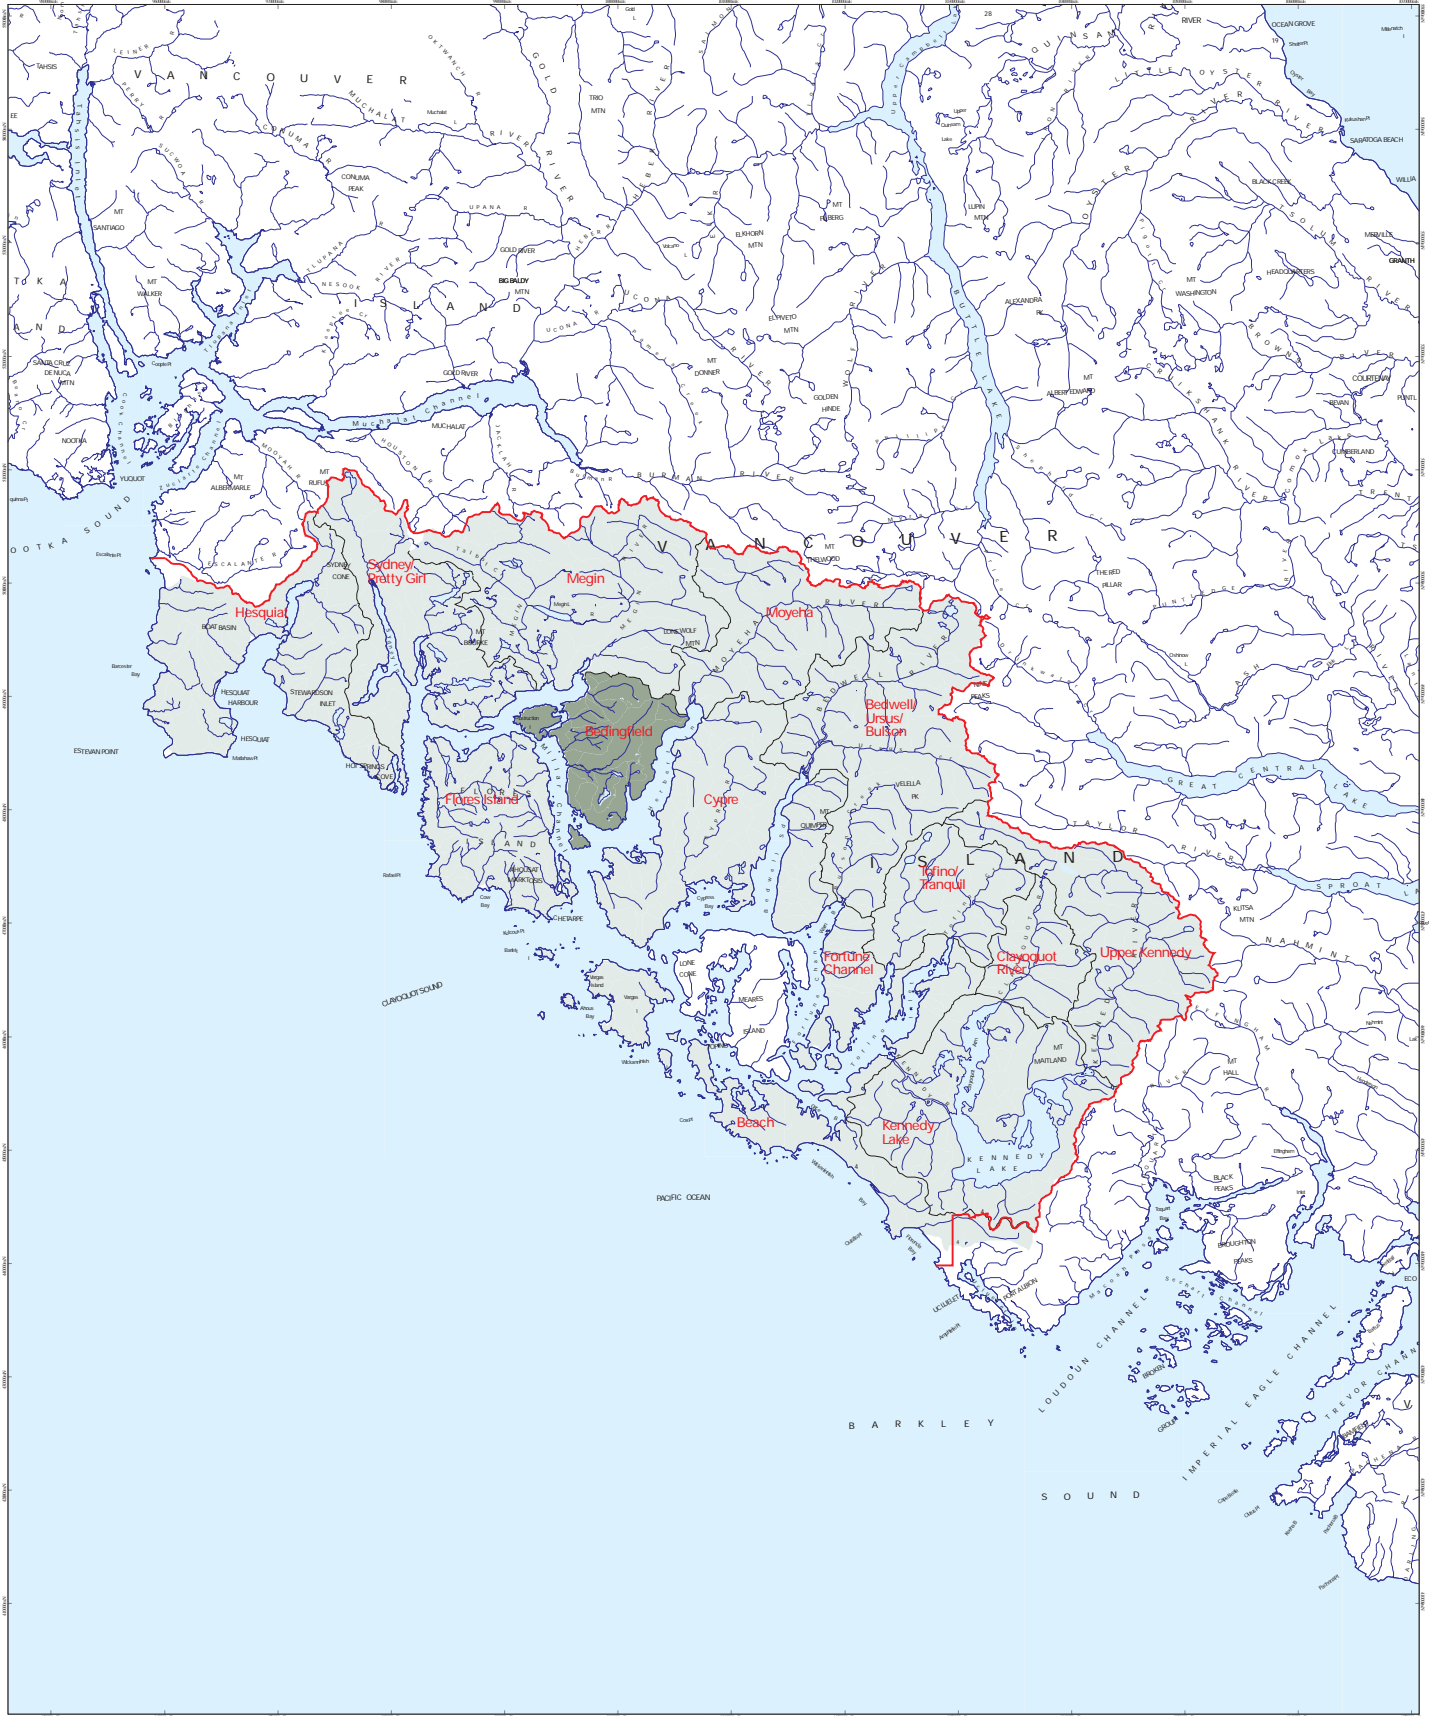

Bedingfield Planning Unit Clayoquot Sound

- Clayoquot Sound Study Area
- Planning Unit
- Clayoquot Study Area Boundary

0 5 10 kilometers

Abers Equal Area projection
NAD83