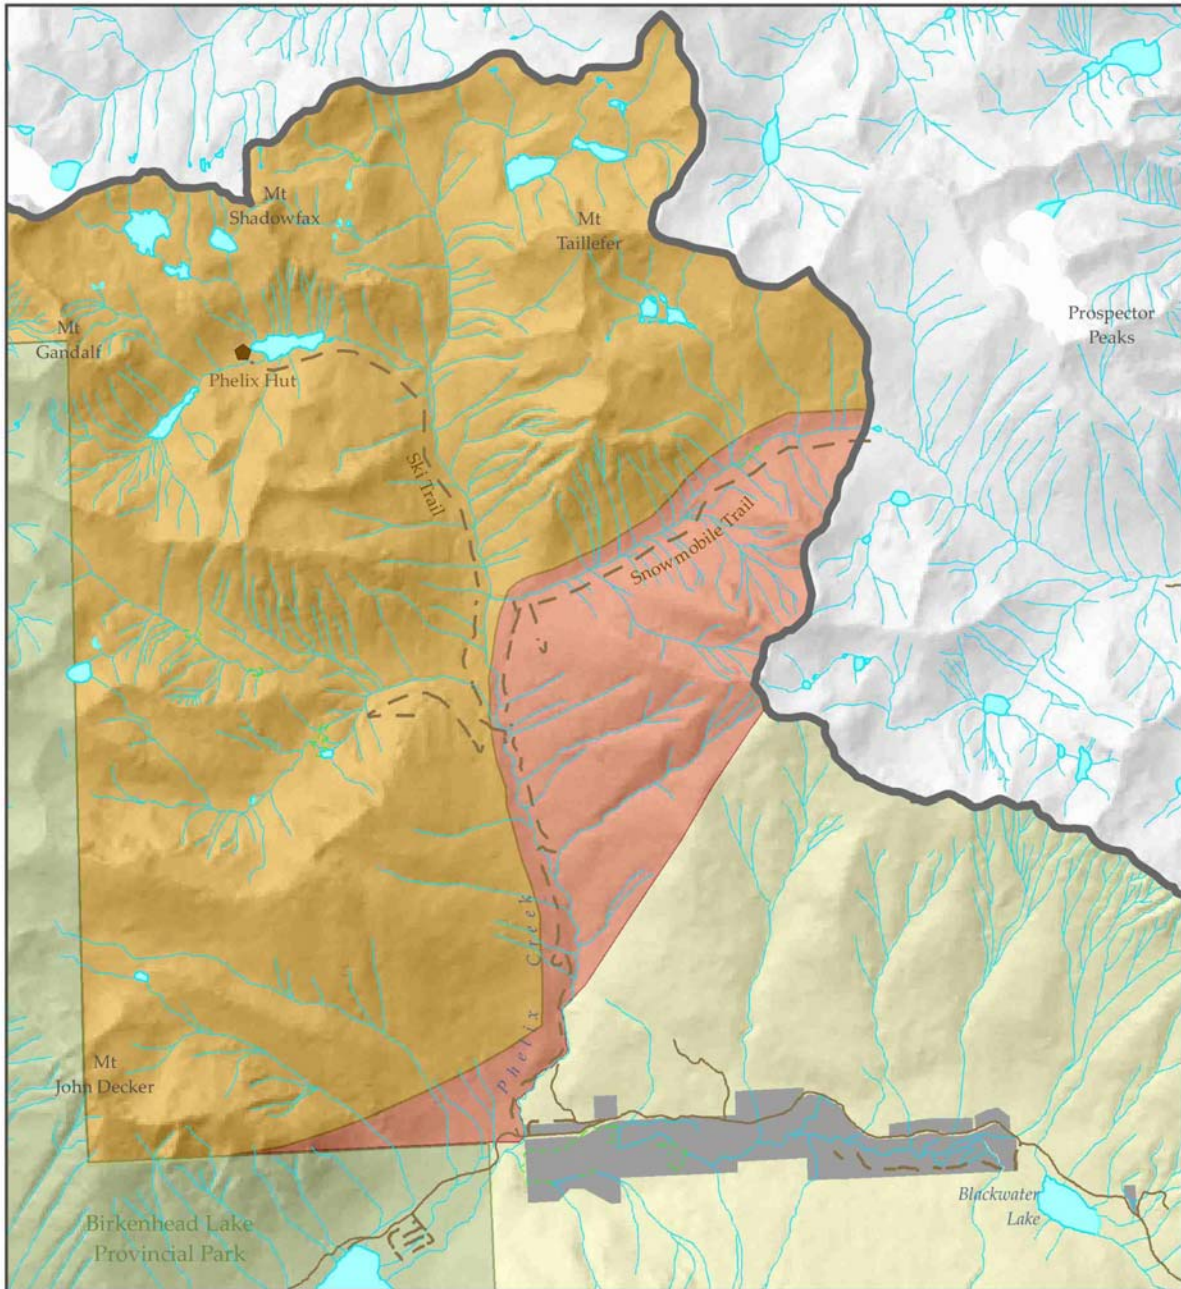

**Winter Backcountry Recreation Use Recommendations
Sea-to-Sky – Lillooet Drainage**

Map 3: Phelix Creek

Map 3: Phelix Creek - Public Winter Recreation Zoning

Winter Recreation Zones

- Non-motorized recreation with air access (RA1-A)
- Shared Recreation (RA2)
- Motorized Recreation (RA3)

- Sea-to-Sky LRMP Boundary
- Existing Parks and Protected Areas
- Private Land

Map Produced: August 6 2008
 File: B:\proj\lb\lmd\ts2\bcwin\phelix_creek_recreation_zoning_detail_aug2008
 Produced by the
 Integrated Land Management Bureau
 Coast Region, Lower Mainland Service Centre